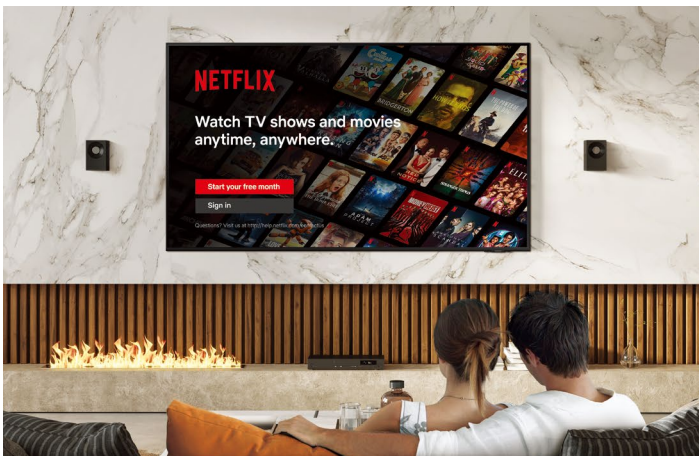

Key features

Let your guests access their most loved content

Modern guests are seeking the same home amenities and comforts while choosing their next hotel. To deliver a personalized touch during guest trips, hotels are adapting new technologies to win new customers. Samsung, the industry-leading TV brand, delivers the comforts of home with the new HBU8000 series hospitality display. Featuring access to the most popular streaming services, including Netflix, in beautiful UHD quality, guests are treated to the same conveniences of their living room while traveling worldwide.