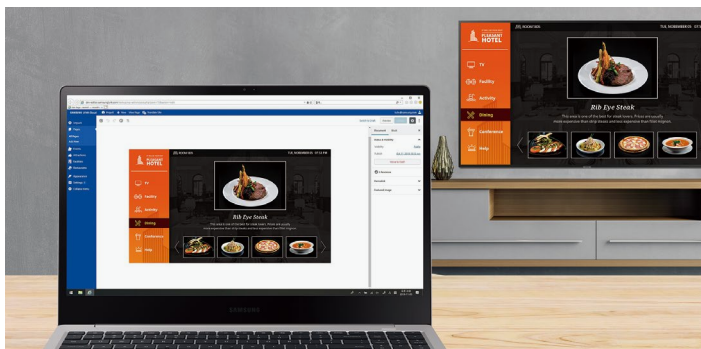

Content creation and custom interactions

Curate your hotel's in-room experience with LYNK Cloud. Create and remotely deploy web-based content to each in-room TV for a tailored feel to your property. With interactive requests support, you can provide the easiest way for guests to make room service orders and book spa appointments.

* Some features may not be compatible with hotel's current platforms.