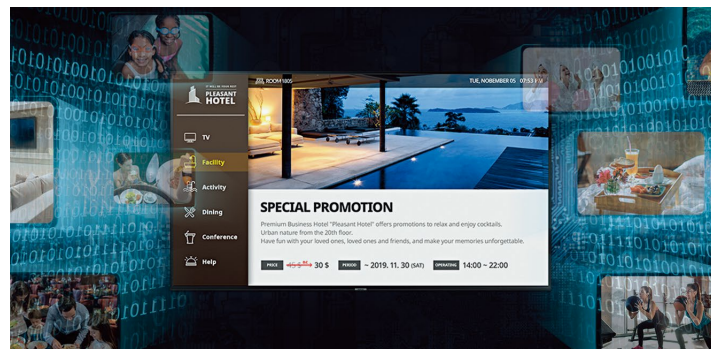

Data-driven promotional planning

Samsung LYNK Cloud enables optimized promotional content delivery based on integrated guest data available through the hotel PMS, helping managers to uncover business insights.