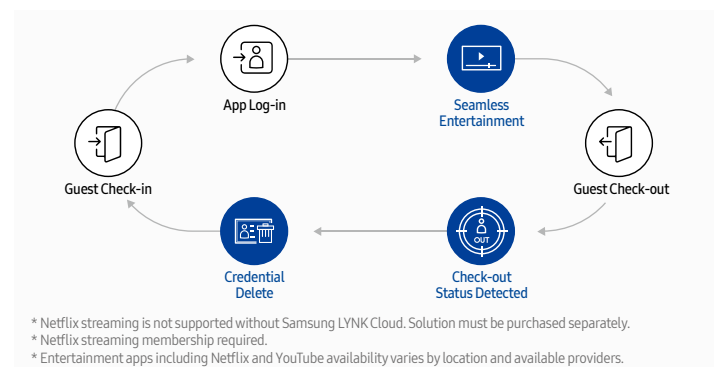

## An instantly familiar UI for faster navigation

Upon turning on their room TV, guests are treated to a recognizable UI filled with the most popular entertainment applications such as Netflix and YouTube. Guests can sign-in to dive back into the latest show they're bingeing or find new suggestions through their apps.