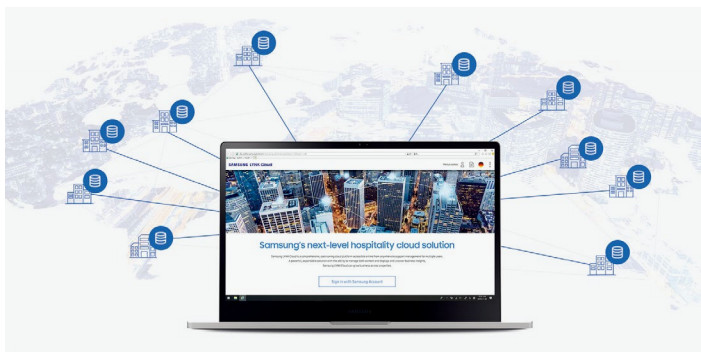

### Streamlined property management

With online access that supports multiple users, Samsung LYNK Cloud is ideal for global hospitality operations with centralized management, giving users control of their hotel displays worldwide.