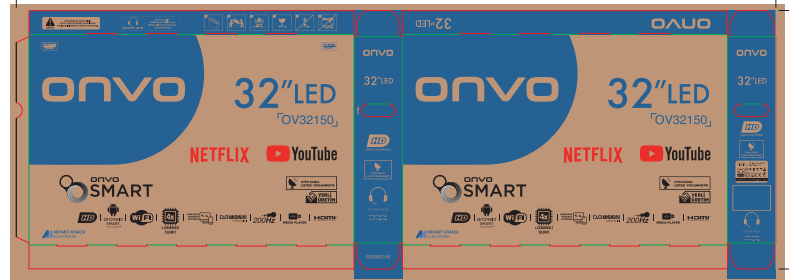

ONVO

M MEHMET ATMACA
ELEKTRONİK

PRODUCT INFORMATION LABEL

OV32HTL150 - ONVO 32" HD READY SMART LED HOTEL TV

EAN CODE	8682655700171
ORIGIN	TURKEY
BOX SIZE (CM)	77.2 x 11.5 x 49
BOX WEIGHT (KG)	Net: 4kg Gross: 5.5kg
PRODUCT SIZE (EXCEPT STAND)	730*85.38*430 mm
VESA SIZE (MM)	200 x 100
PRODUCT DESI	15

PACKAGE IMAGE

TECHNICAL SPECIFICATIONS

32" 82 SCREEN

1366 x 768 HD READY

INTERNAL SATELLITE RECEIVER

ANDROID SMART

4-CORE PROCESSOR

8 GB ROM / 1 GB RAM