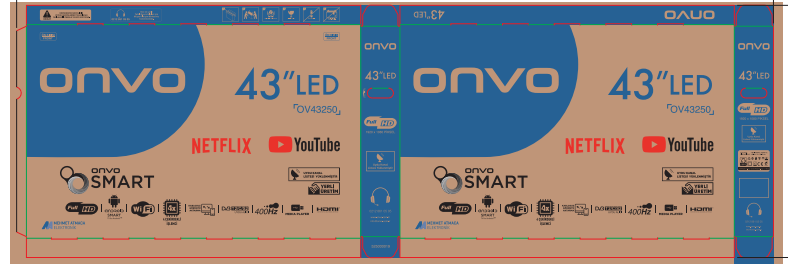

PRODUCT INFORMATION LABEL

OV43HTL250 - ONVO 43" FULL HD SMART LED HOTEL TV

EAN CODE	8682655700201
ORIGIN	TURKEY
BOX SIZE (CM)	102.5 x 12 x 64.5
BOX WEIGHT (KG)	Net: 7.2kg Gross: 9.5kg
PRODUCT SIZE (EXCEPT STAND)	966.5*92*558.7 mm
VESA SIZE (MM)	200 x 100
PRODUCT DESI	27

PACKAGE IMAGE

TECHNICAL SPECIFICATIONS

43" 109 SCREEN

1920 x 1080 FULL HD

INTERNAL SATELLITE RECEIVER

ANDROID SMART

4-CORE PROCESSOR

8 GB ROM / 1 GB RAM

INTERNAL WIFI

400 HZ

DVB-T2/C BROADCAST SUPPORT

3 x HDMI

2 x USB IN (KEYBOARD/MOUSE-MEDIA PLAYER)

VGA-AV-YpPr-ETHERNET INPUTS

HEADPHONE-COAXIAL AUDIO OUTPUTS

PC AUDIO AUDIO INPUT