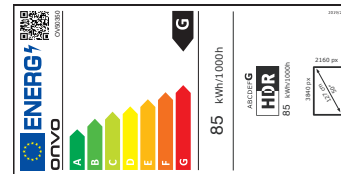

ENERGY IMAGE