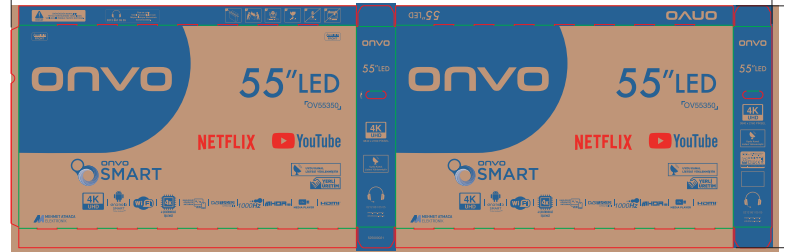

PACKAGE IMAGE