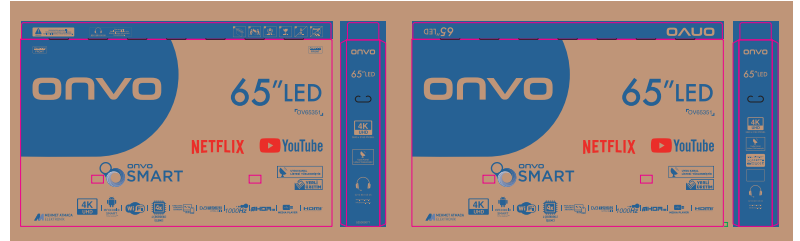

### OV65HTL351 - ONVO 65" ULTRA HD ANDROID SMART LED

<b>EAN CODE</b>	8682655700812
<b>ORIGIN</b>	TURKEY
<b>BOX SIZE (CM)</b>	159 x 17 x 95.5
<b>BOX WEIGHT (KG)</b>	Net: 18kg Gross: 24 kg
<b>PRODUCT SIZE (EXCEPT STAND)</b>	1461.9 x 94.8 x 843.1 mm
<b>VESA SIZE (MM)</b>	400 x 400
<b>PRODUCT DESI</b>	86

## TECHNICAL SPECIFICATIONS

65" 165 SCREEN
3840 x 2160 ULTRA HD
INTERNAL SATELLITE RECEIVER
ANDROID SMART
4-CORE PROCESSOR
8 GB ROM / 1.5 GB RAM
INTERNAL WIFI
1000 HZ
HDR 10 TECHNOLOGY
DVB-T2/C BROADCAST SUPPORT
3 x HDMI
2 x USB IN (KEYBOARD/MOUSE-MEDIA PLAYER)
VGA-AV-YpPr-ETHERNET INPUTS
HEADPHONE-COAXIAL AUDIO OUTPUTS
PC AUDIO AUDIO INPUT
2 x 8 W AUDIO OUTPUT

## TECHNICAL SPECIFICATIONS

75" 190 SCREEN

3840 x 2160 ULTRA HD

INTERNAL SATELLITE RECEIVER

ANDROID SMART

4-CORE PROCESSOR

8 GB ROM / 1.5 GB RAM

INTERNAL WIFI