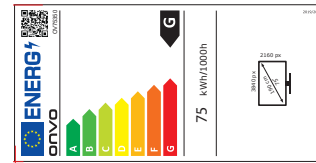

ENERGY IMAGE

REMOTE CONTROL