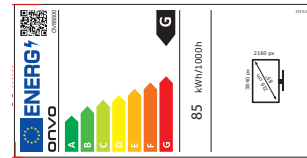

ENERGY IMAGE