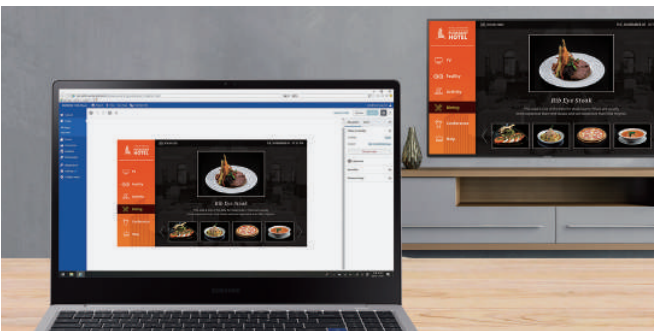

With online access that supports multiple users, Samsung LYNK Cloud is ideal for global hospitality operations with centralized management, giving users control of their hotel displays worldwide.

* LYNK Cloud does not support management of properties within China.

Integrated device management

Quickly update in-room TVs from a centralized source with Samsung LYNK Cloud. Managers can modify channel maps and program guides and control basic functions, making it easier than ever to provide support and maintenance.

Content creation and custom interactions

Curate your hotel's in-room experience with LYNK Cloud. Create and remotely deploy web-based content to each in-room TV for a tailored feel to your property. With interactive requests support, you can provide the easiest way for guests to make room service orders and book spa appointments.