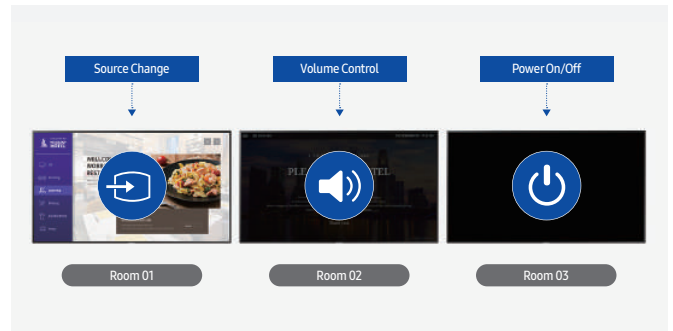

With online access that supports multiple users, Samsung LYNK Cloud is ideal for global hospitality operations with centralized management, giving users control of their hotel displays worldwide.

* LYNK Cloud does not support management of properties within China.

Integrated device management

Quickly update in-room TVs from a centralized source with Samsung LYNK Cloud. Managers can modify channel maps and program guides and control basic functions, making it easier than ever to provide support and maintenance.

Content creation and custom interactions

Curate your hotel's in-room experience with LYNK Cloud. Create and remotely deploy web-based content to each in-room TV for a tailored feel to your property. With interactive requests support, you can provide the easiest way for guests to make room service orders and book spa appointments.