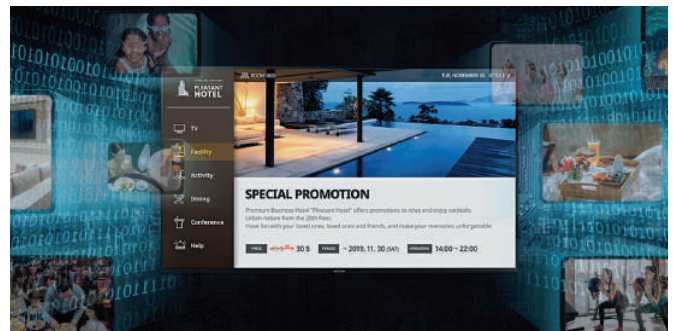

Data-driven promotional planning

Samsung LYNK Cloud enables optimized promotional content delivery based on integrated guest data available through the hotel PMS, helping managers to uncover business insights.