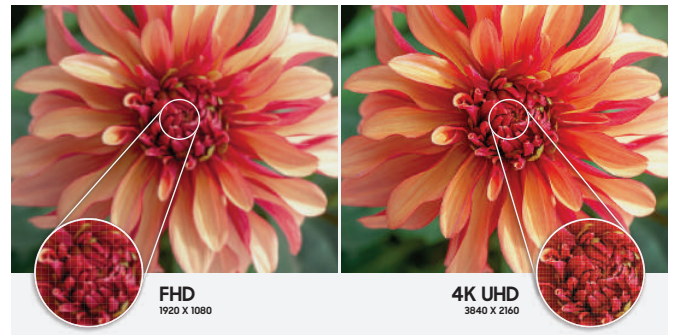

Key features

Lifelike color, in its purest state with fine crystal

Elevate your hotel's entertainment experiences with Dynamic Crystal Color. With a billion shades of color, every subtlety can be seen from the comfort of the hotel room.